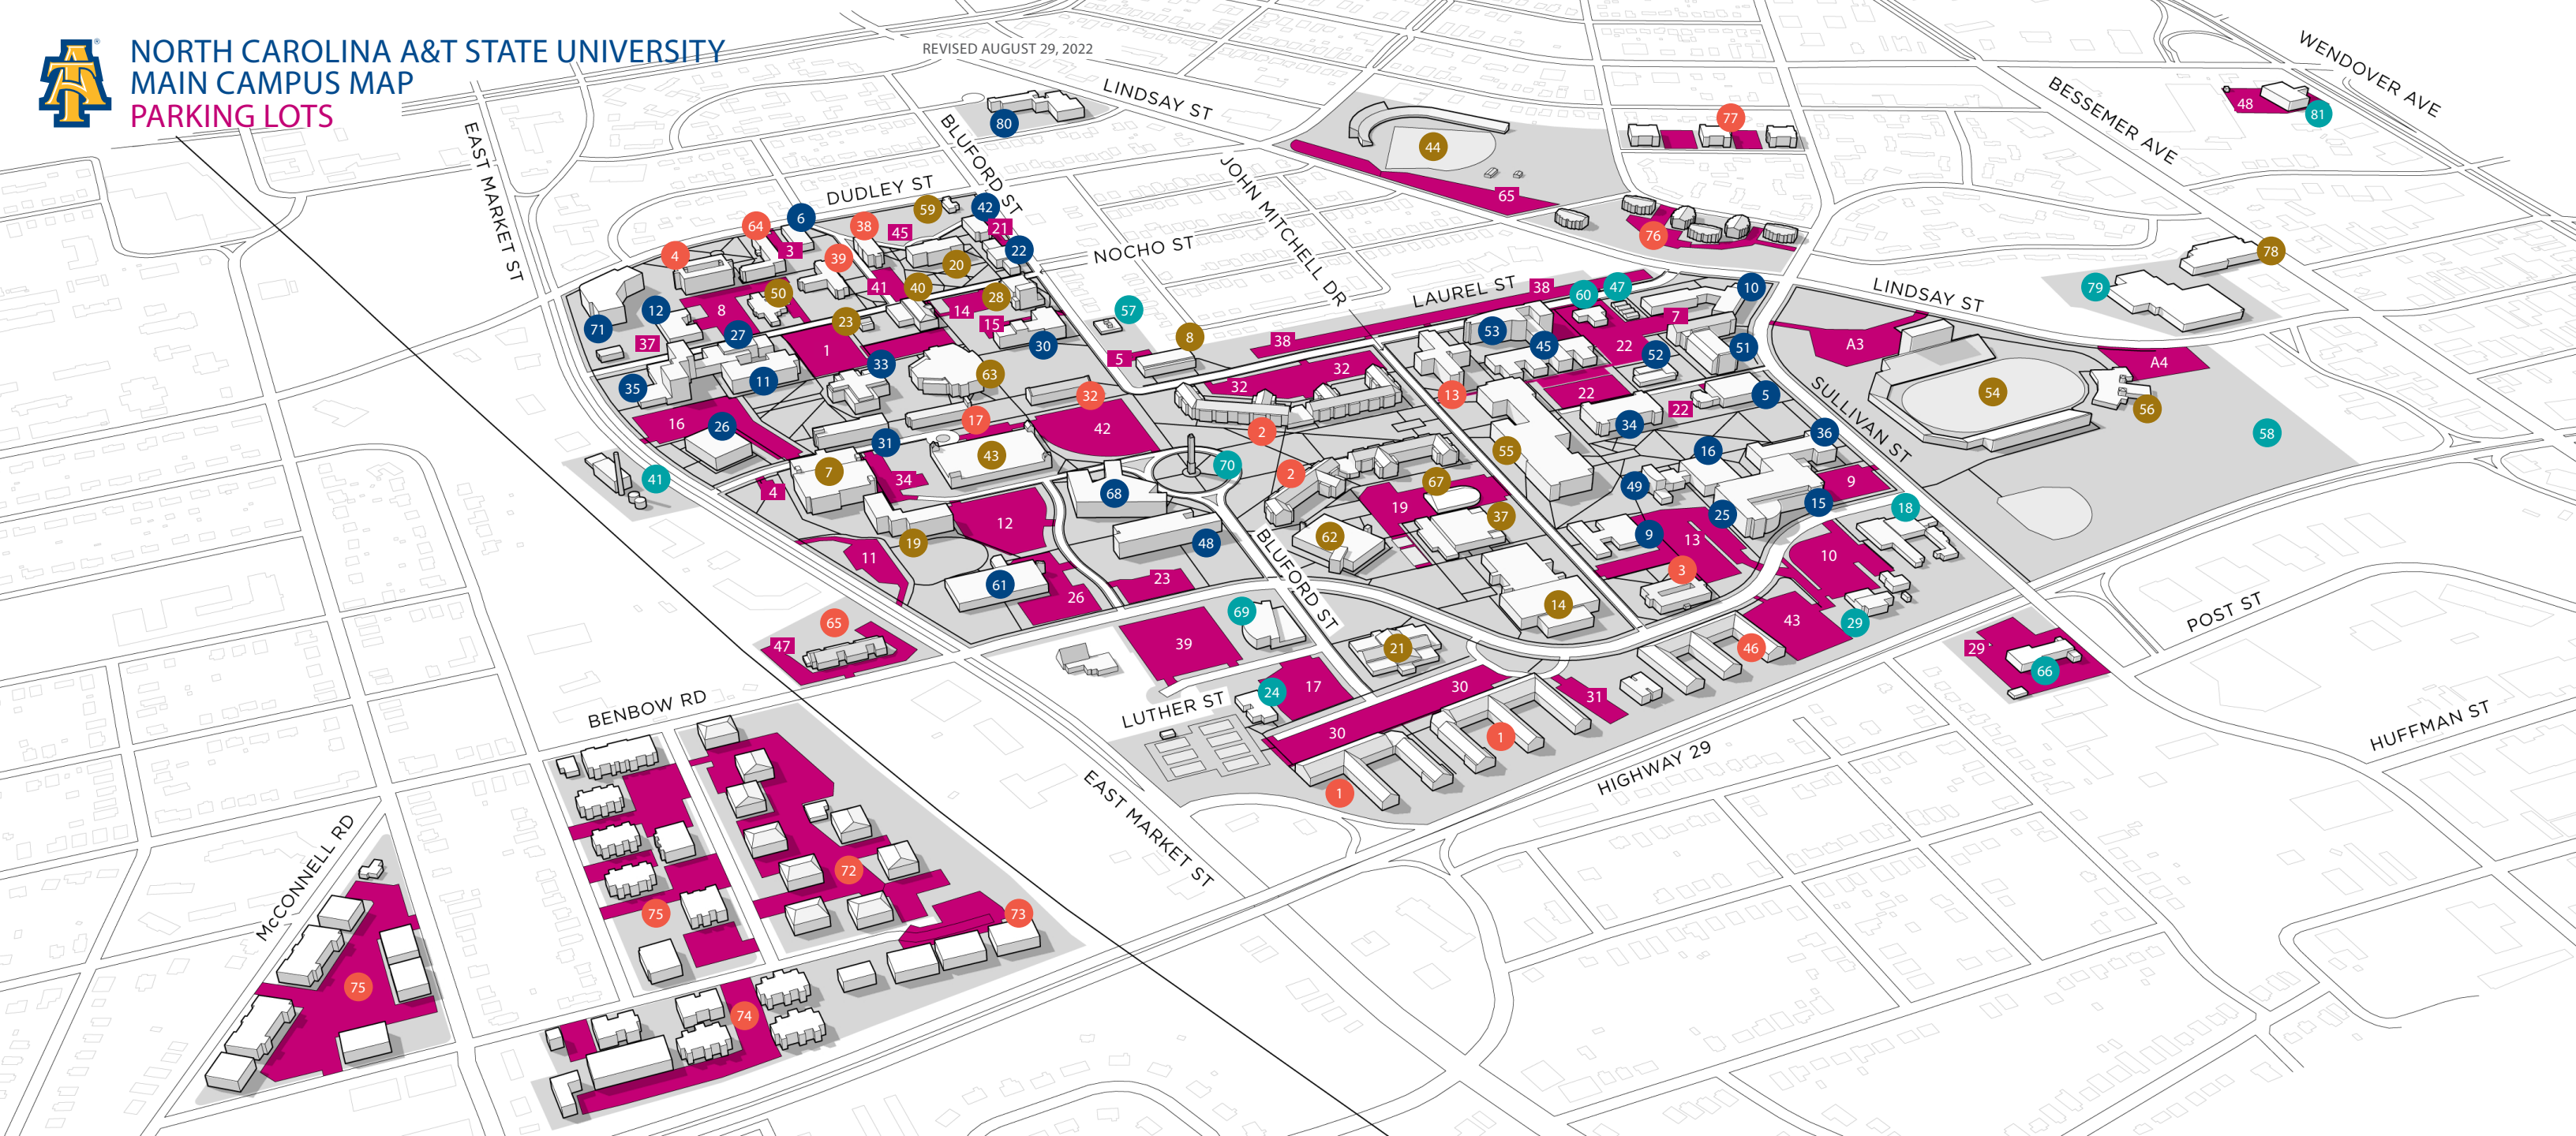

NORTH CAROLINA A&T STATE UNIVERSITY MAIN CAMPUS MAP PARKING LOTS

REVISED AUGUST 29, 2022

ACADEMIC

- 5 Barnes Hall - Lot 22
- 6 Benbow Hall - Lot 3
- 9 Campbell Hall
- 10 Carver Hall - Lot 7
- 11 Monroe Hall
- 12 Coltrane Hall - Lots 8, 37
- 15 Craig Hall - Lot 9
- 16 Crosby Hall - Lot 13
- 22 Frazier Hall - Lot 21
- 25 General Classroom Building - Lot 13
- 26 Gibbs Hall - Lot 16
- 27 Graham Hall - Lot 8
- 30 Hines Hall - Lot 15
- 31 Hodgin Hall - Lot 16
- 33 Fort IRC Building
- 34 Marteena Hall - Lot 22
- 35 McNair Hall - Lot 16
- 36 Merrick Hall - Lot 9

- 42 Noble Hall - Lot 21
- 45 Price Hall - Lot 22
- 48 Proctor Hall - Lot 23
- 49 Paul Robeson Theater
- 51 Academic Science Building
- 52 Sockwell Hall
- 53 Smith Hall
- 61 Webb Hall - Lot 26
- 68 Academic Classroom Building
- 71 Martin Engineering Research and Innovation Complex
- 80 C.H. Moore Agricultural Research Station

- 62 Campus Recreation Center
- 63 Williams Dining Hall - Lot 1
- 67 Aggie Dome - Lot 19
- 78 Band Center

CAMPUS HOUSING

- 1 Aggie Suites - Lots 30, 31
- 2 Aggie Village - Lot 32
- 3 Haley Hall - Lot 13
- 4 Barbee Hall - Lot 8
- 13 Cooper Hall
- 17 Curtis Hall
- 32 Holland Hall
- 38 Speight Hall - Lot 41
- 39 Morrow Hall
- 46 Pride Hall - Lot 43
- 64 Vanstory Hall - Lot 33
- 65 Aggie Terrace - Lot 47
- 72 Collegiate Commons Apartments
- 73 Campus Edge Apartments
- 74 Sebastian Place Apartments
- 75 Sebastian Village Apartments
- 76 Aggie Pointe Apartments
- 77 Preeminent Pointe Apartments